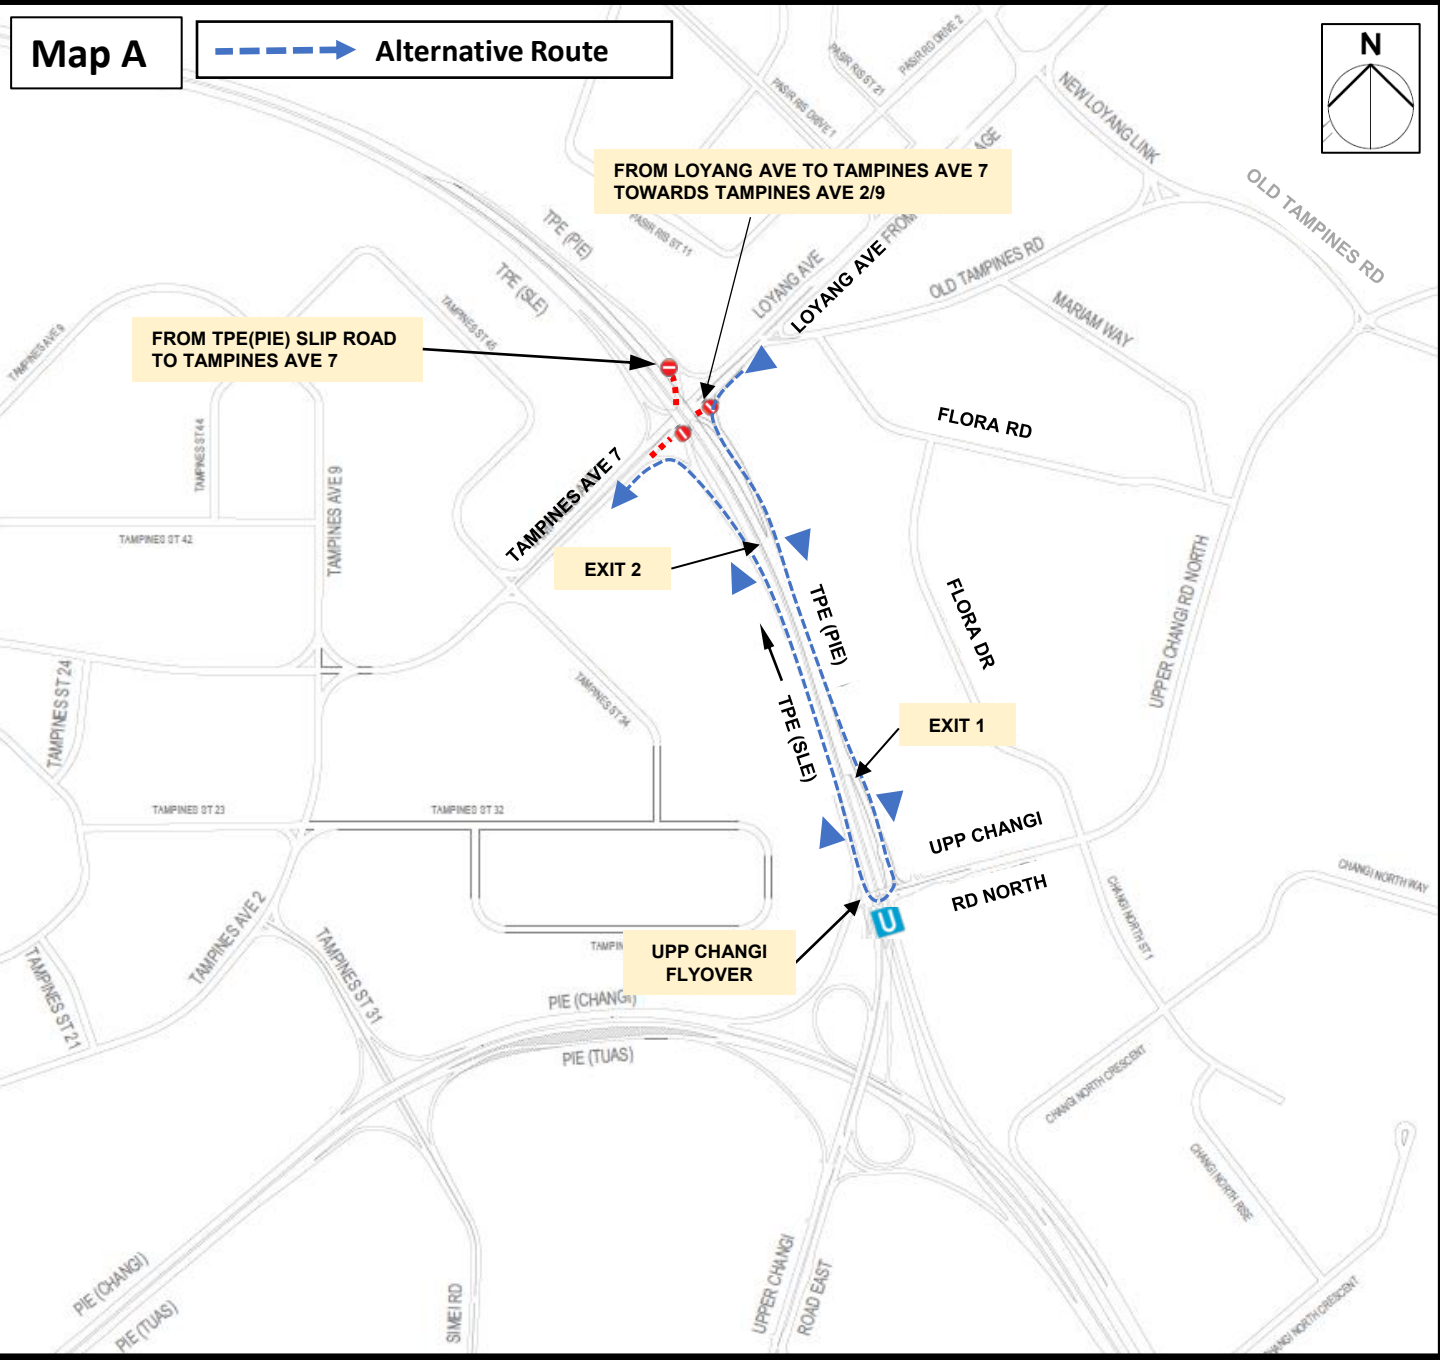

3 July 2026, 4 Jul 2026, 10 July 2026, 15 July 2026 to 17 Jul 2026
and 20 July 2026 to 23 July 2026
12.01am to 05.30am

Map A  **Alternative Route**

Alternative route:

Use TPE(PIE) Exit 1 towards Upp Changi Rd North / East and make a U-turn to TPE(SLE) below Upp Changi Flyover to Tampines Ave 7

3 July 2026, 4 Jul 2026, 10 July 2026, 15 July 2026 to 17 Jul 2026
and 20 July 2026 to 23 July 2026
12.01am to 05.30am

Alternative route:

Use Old Tampines Rd to Flora Rd / Flora Dr. Make a right-turn to Upp Changi Rd North towards TPE(SLE) to Tampines Ave 7