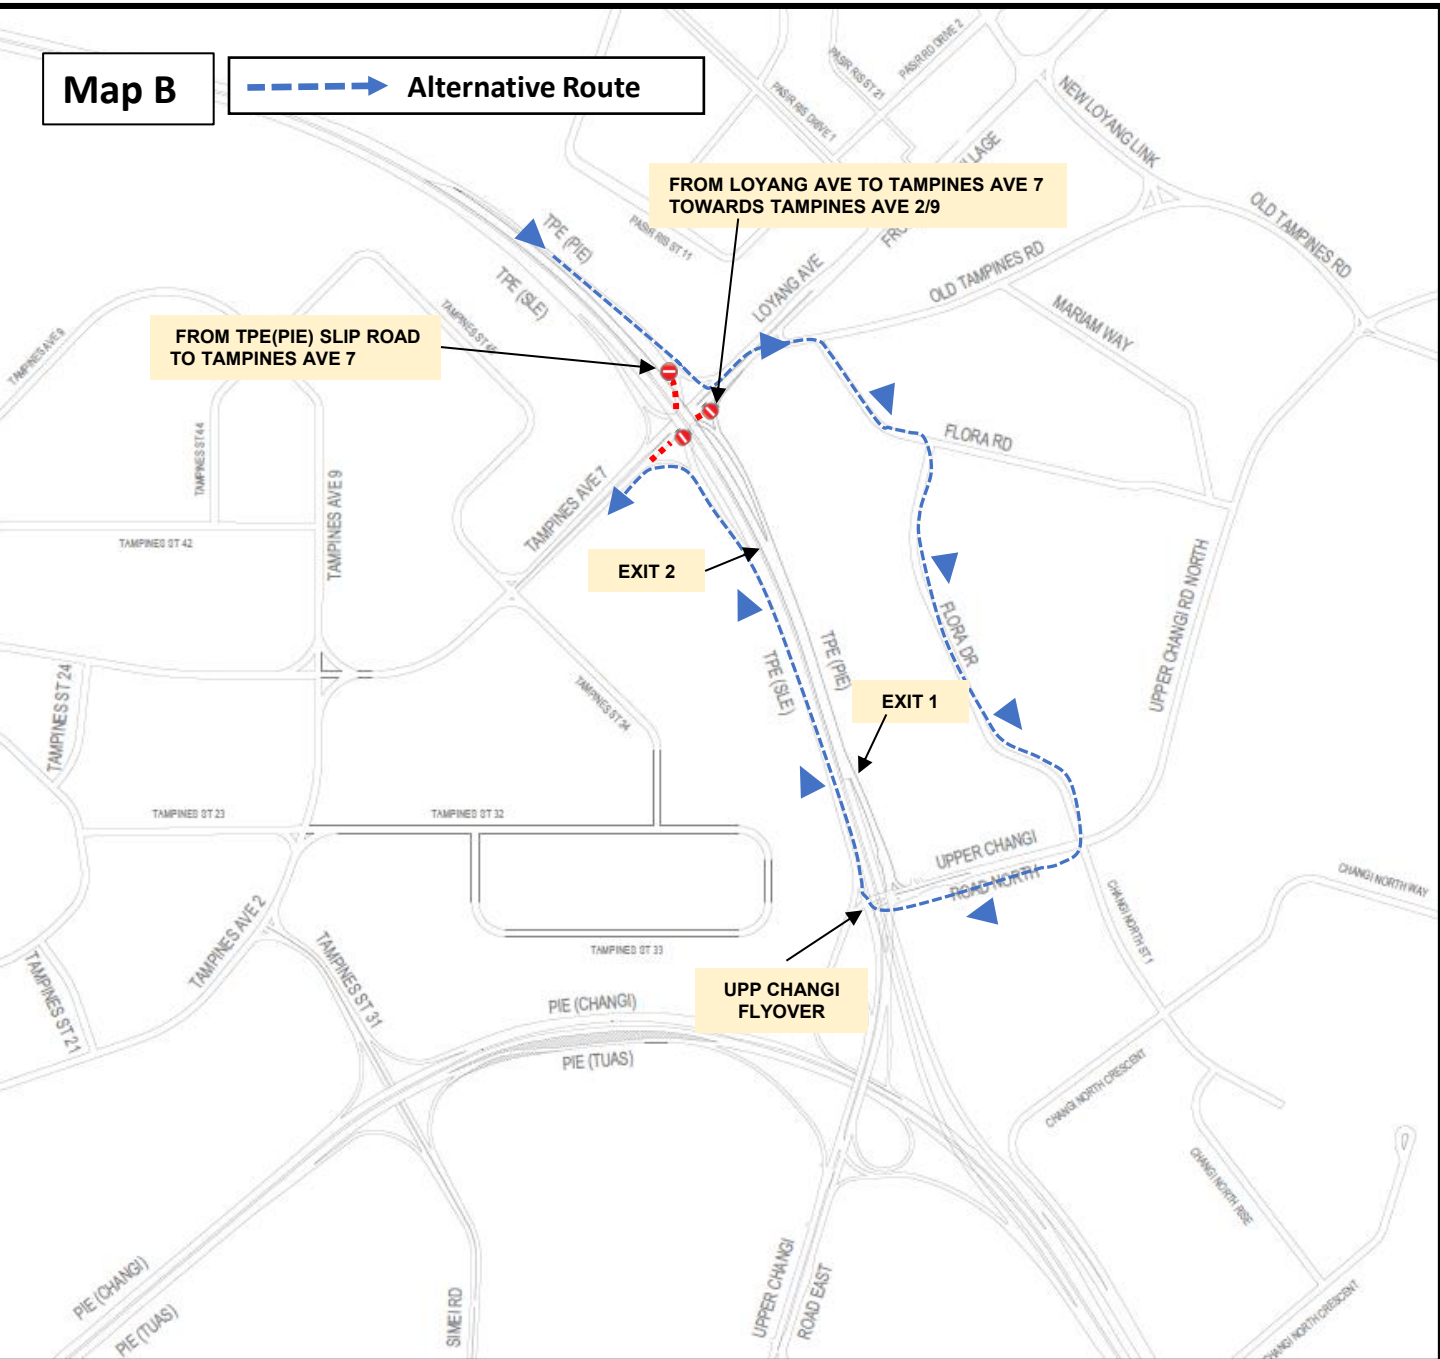

3 July 2026, 4 Jul 2026, 10 July 2026, 15 July 2026 to 17 Jul 2026
and 20 July 2026 to 23 July 2026
12.01am to 05.30am

Map A  **Alternative Route**

Alternative route:

Use TPE(PIE) Exit 1 towards Upp Changi Rd North / East and make a U-turn to TPE(SLE) below Upp Changi Flyover to Tampines Ave 7

3 July 2026, 4 Jul 2026, 10 July 2026, 15 July 2026 to 17 Jul 2026
and 20 July 2026 to 23 July 2026
12.01am to 05.30am

Alternative route:

Use Old Tampines Rd to Flora Rd / Flora Dr. Make a right-turn to Upp Changi Rd North towards TPE(SLE) to Tampines Ave 7